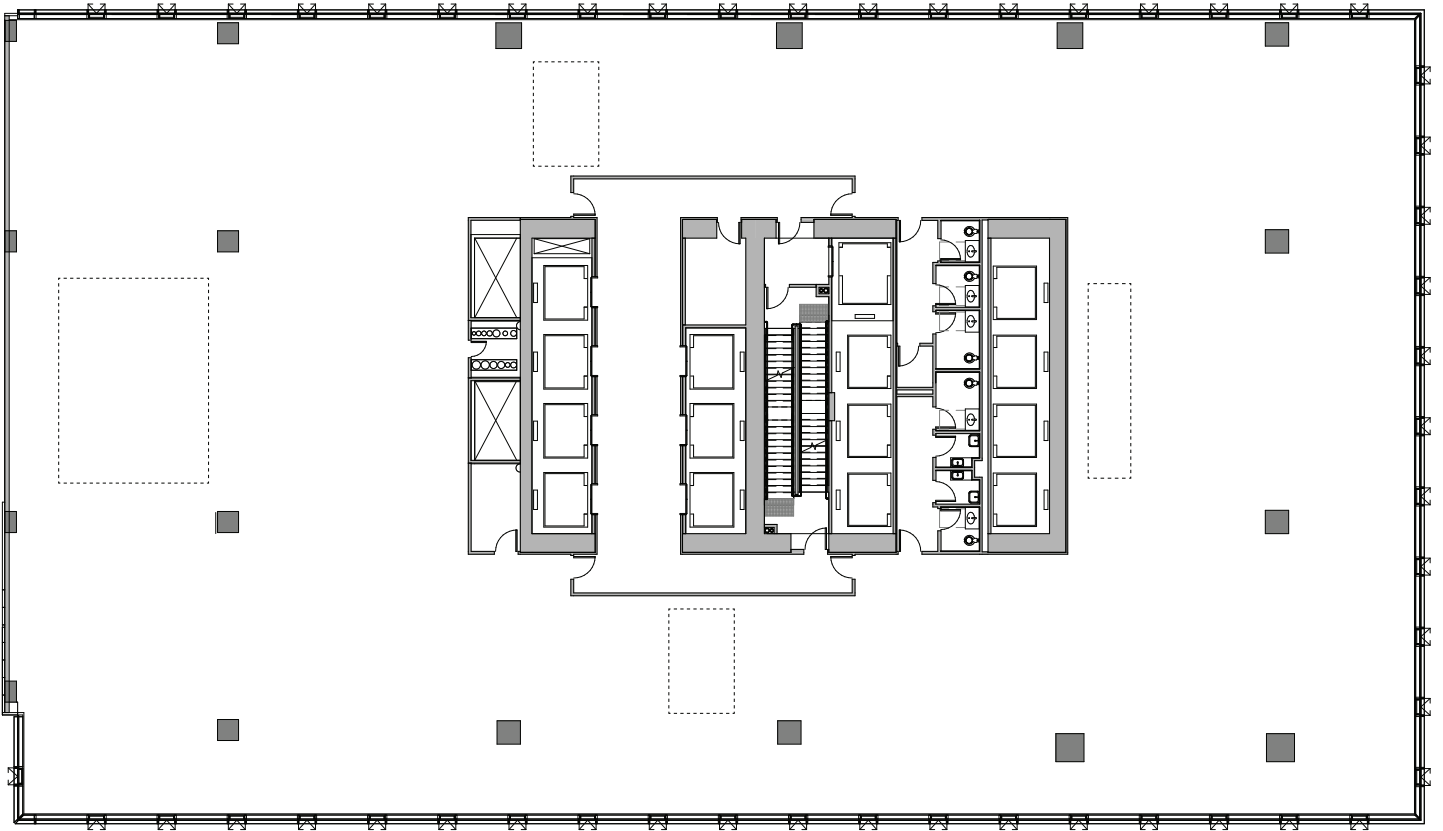

THE
STACK
1133
MELV
ILLE

BOX 1 | LEVEL 10 PLAN
21,976 SF

 Denotes possible floor openings