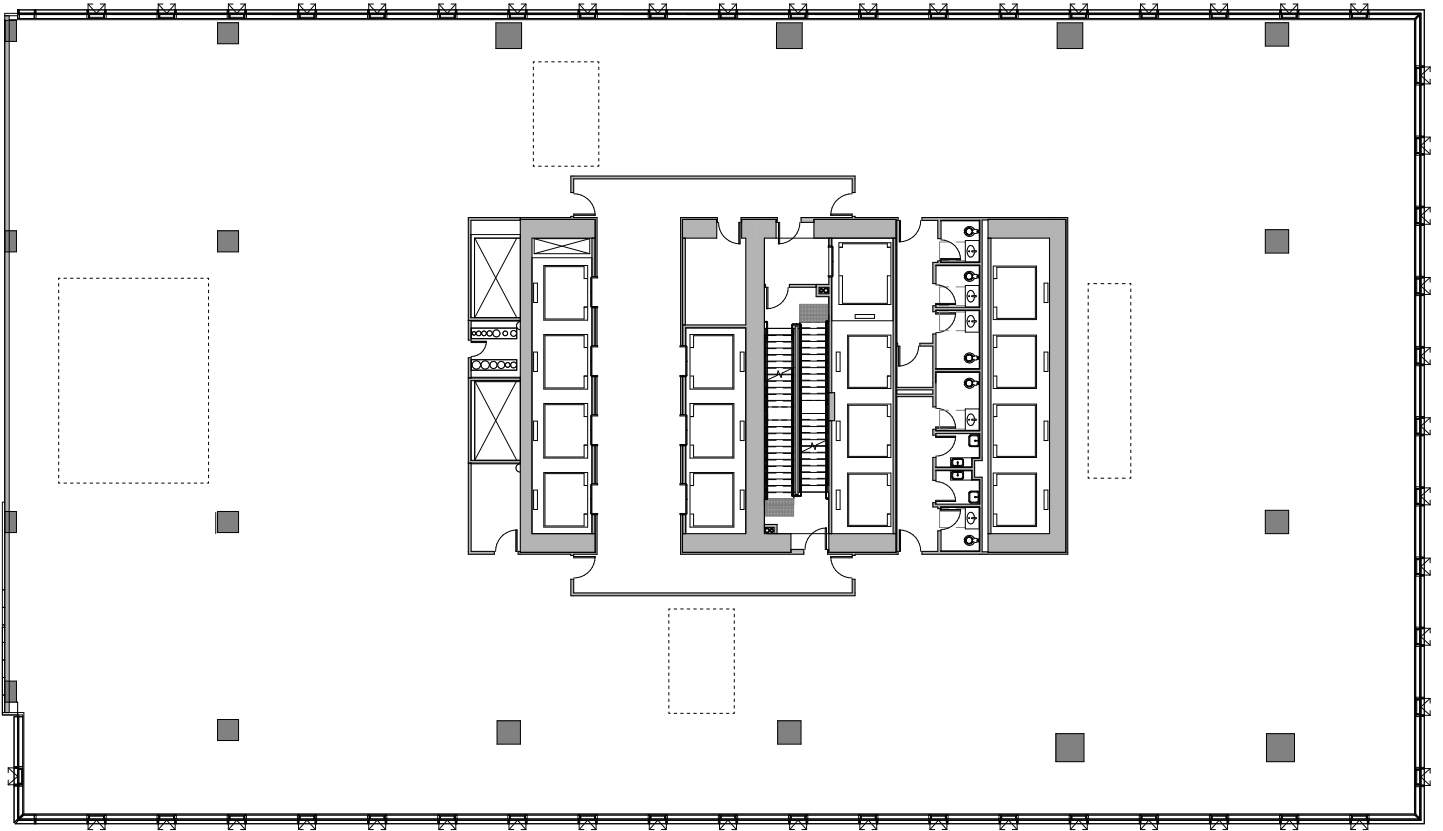

THE  
STACK

1133  
MELV  
ILLE

BOX 1 | LEVEL 8 PLAN  
21,976 SF

 Denotes possible floor openings