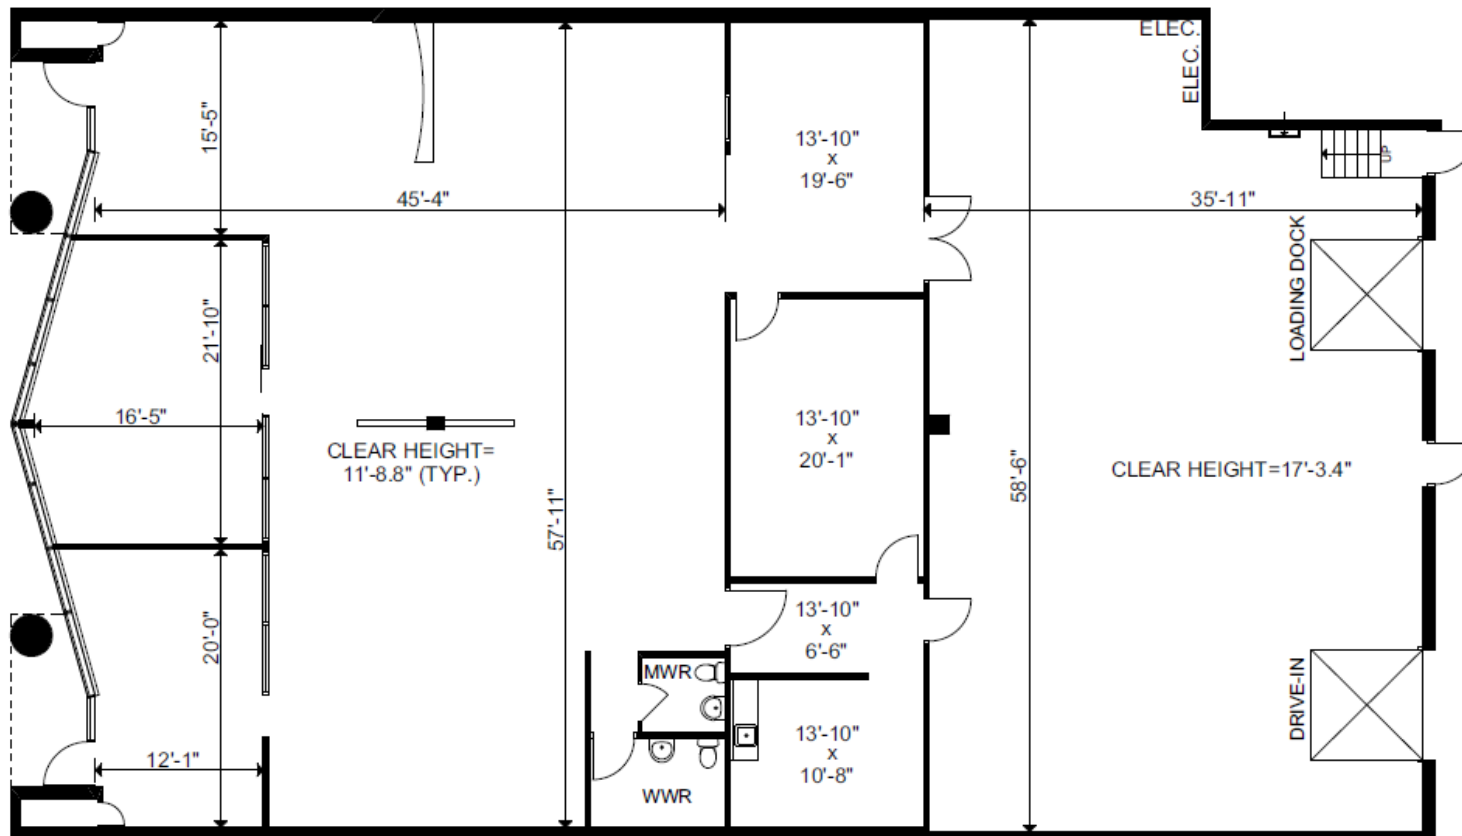

6325 Dixie Road, Mississauga

5,905 sf

Units 6-7

Office Area: 3,859 SF

Warehouse Area: 2,046 SF

This information has been obtained from sources deemed reliable.

Subject to change including errors, omissions, withdrawal notice or any other condition with no warranty given to accuracy.