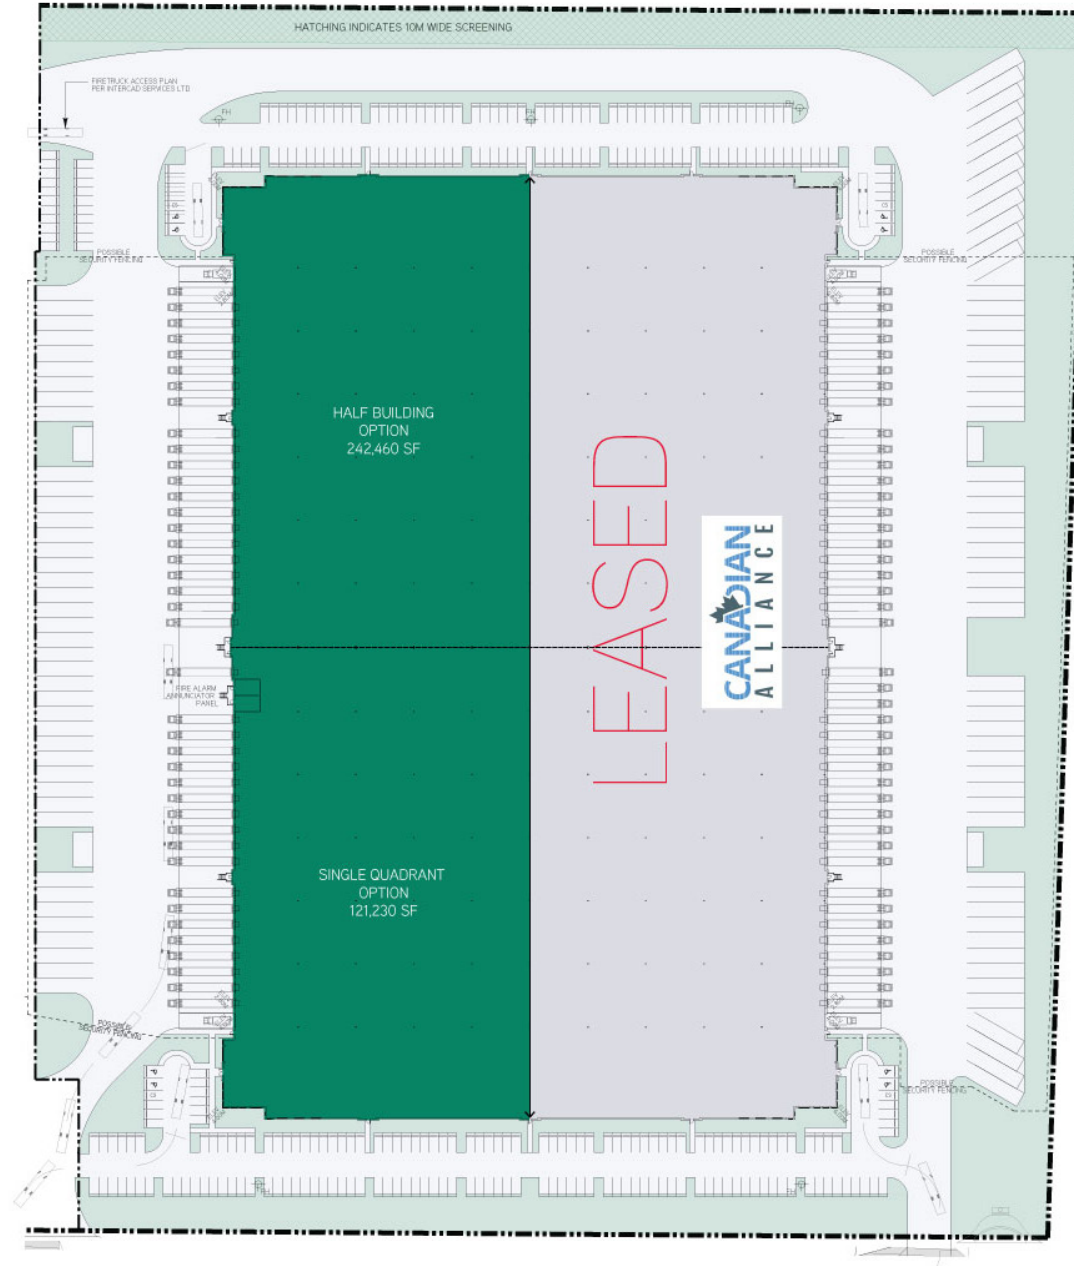

SITE PLAN BUILDING 2 242,460 SF

Delta iPort
CANADA