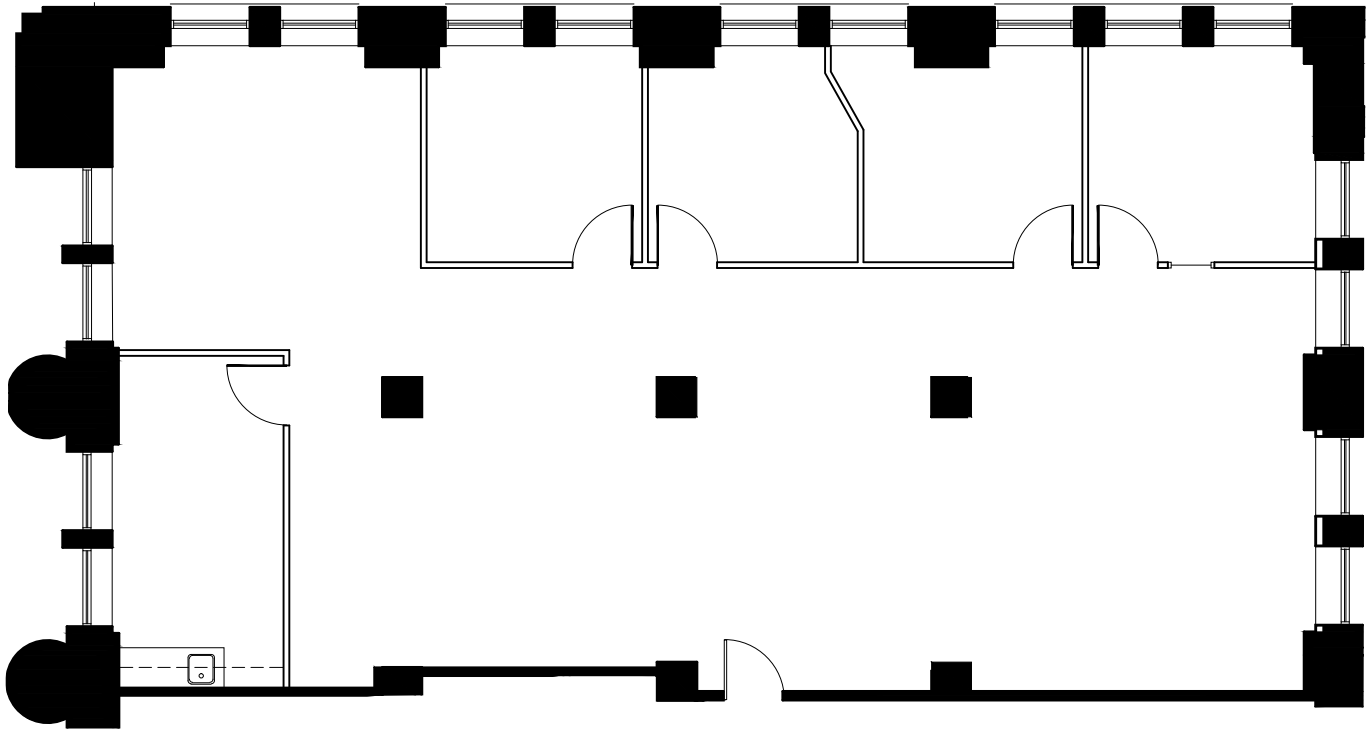

KEY PLAN

SUITE 208
RENTABLE AREA = 2,622 SF

ABOVE INFORMATION ESTABLISHED ACCORDING
TO BOMA / ANSI Z65.1 1996