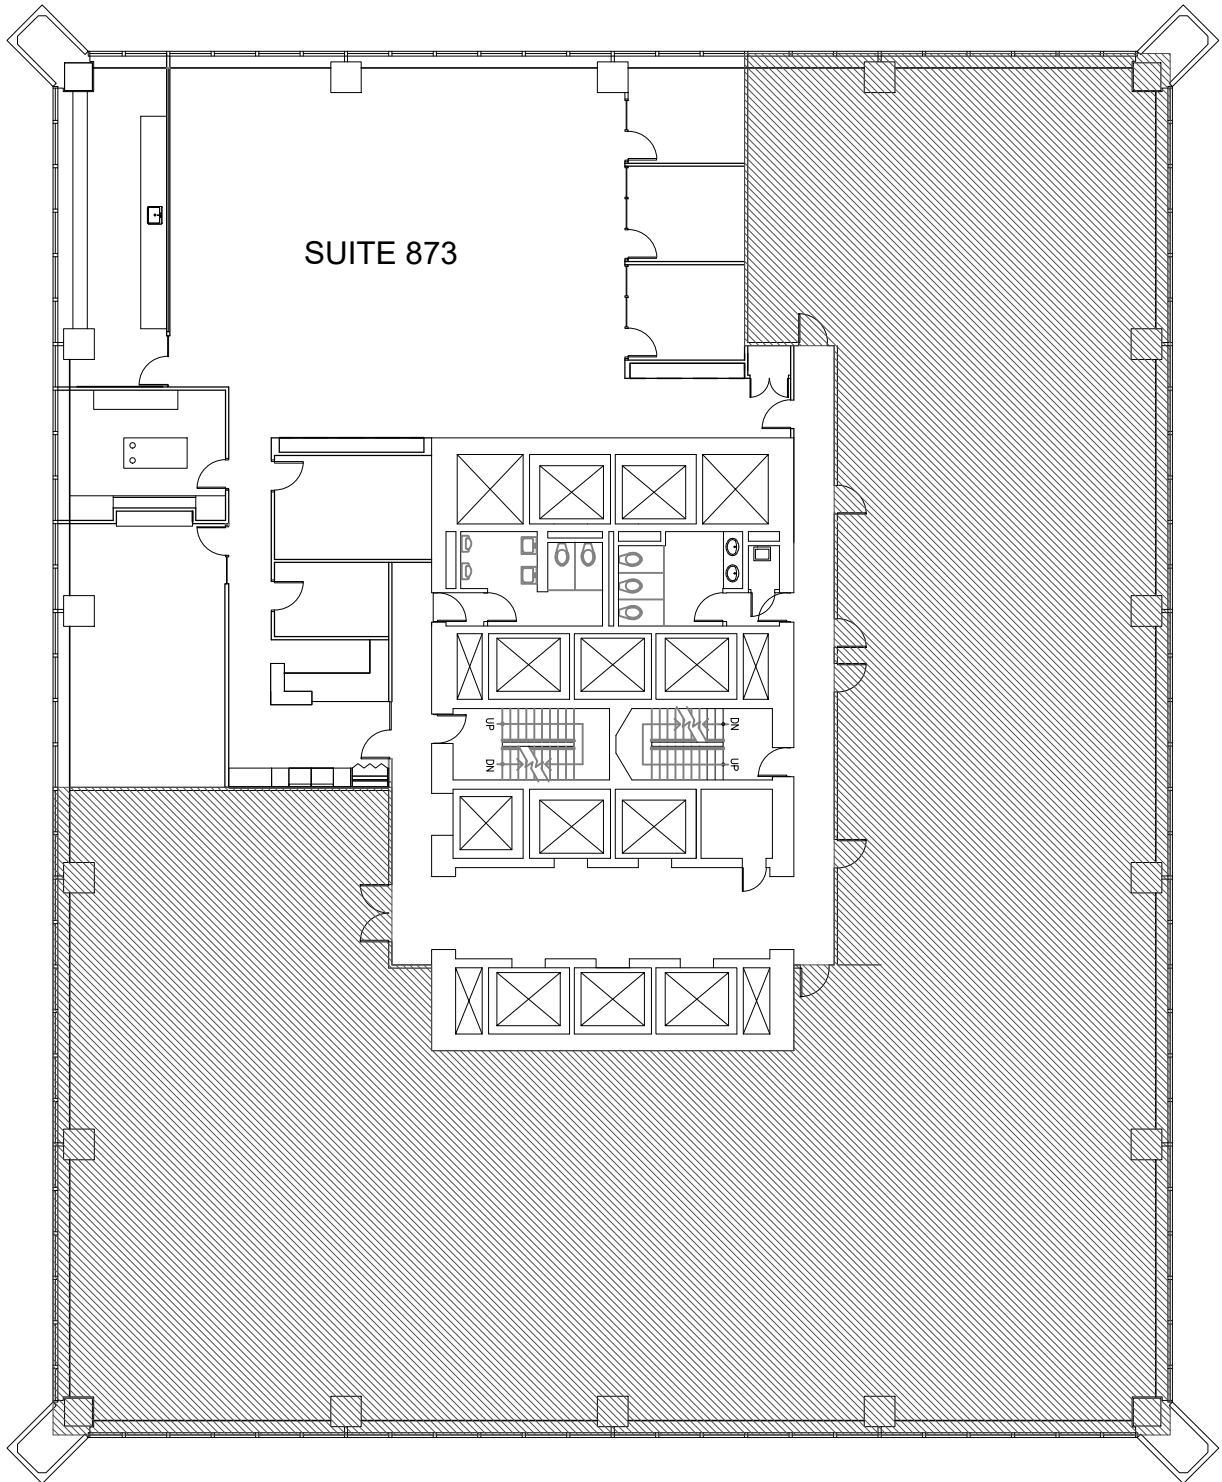

4,692 RSF
873

CANDEREL PACIFIC MANAGEMENT INC. 1590-505 Burrard St, Vancouver, BC V7X 1M5
1.778.328.5978 www.canderel.com

BENTALL CENTRE
BENTALL III - LEVEL 8

JULY 19, 2018