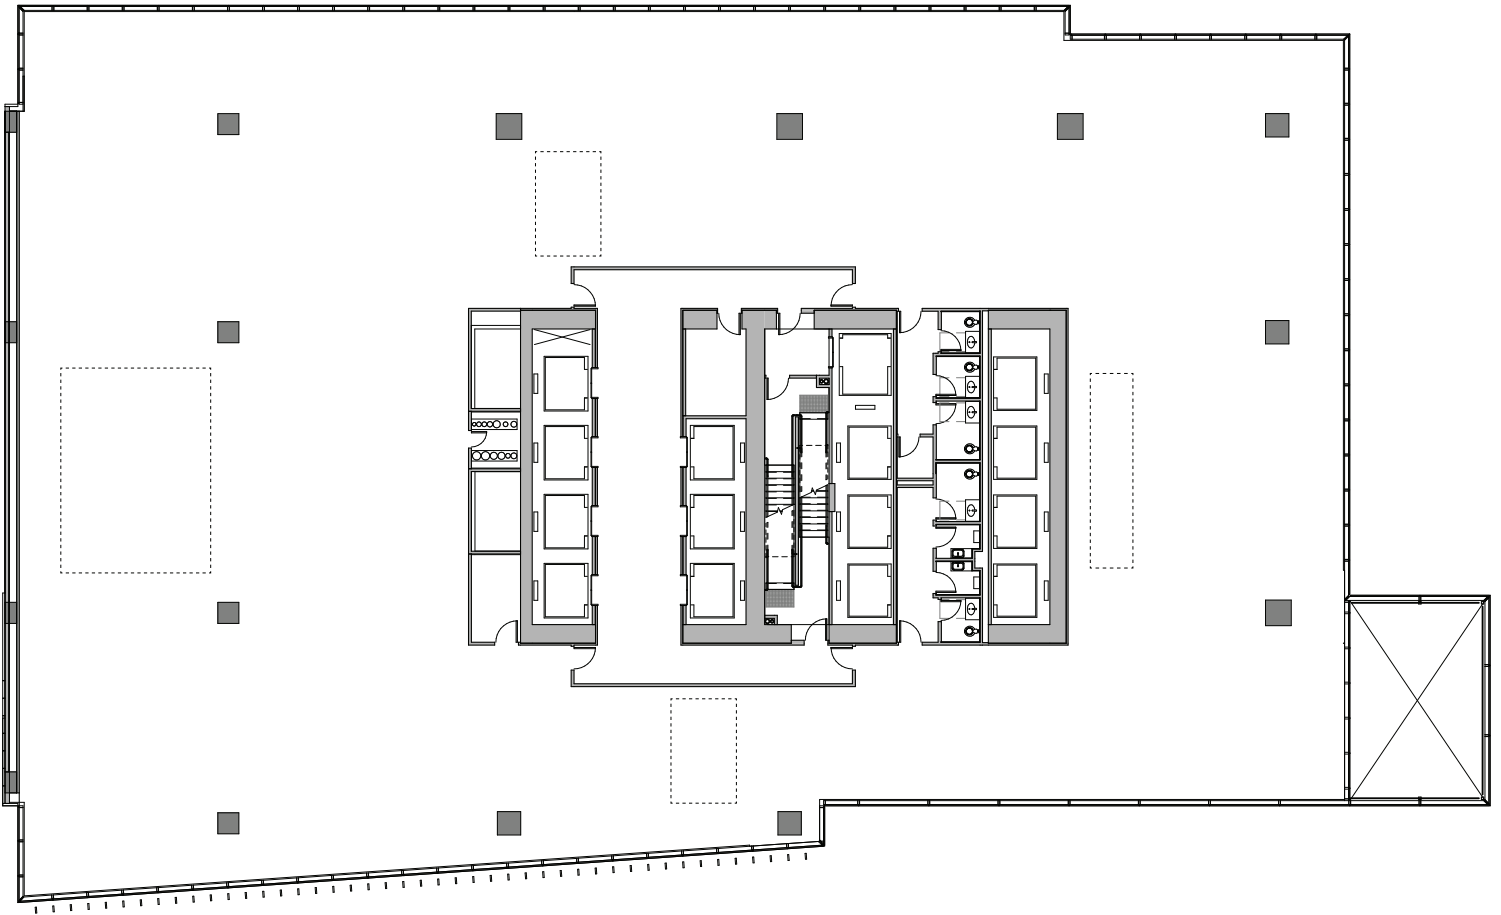

THE  
STACK  
1133  
MELV  
ILLE

BOX 1 | LEVEL 4 PLAN  
21,613 SF

 Denotes possible floor openings