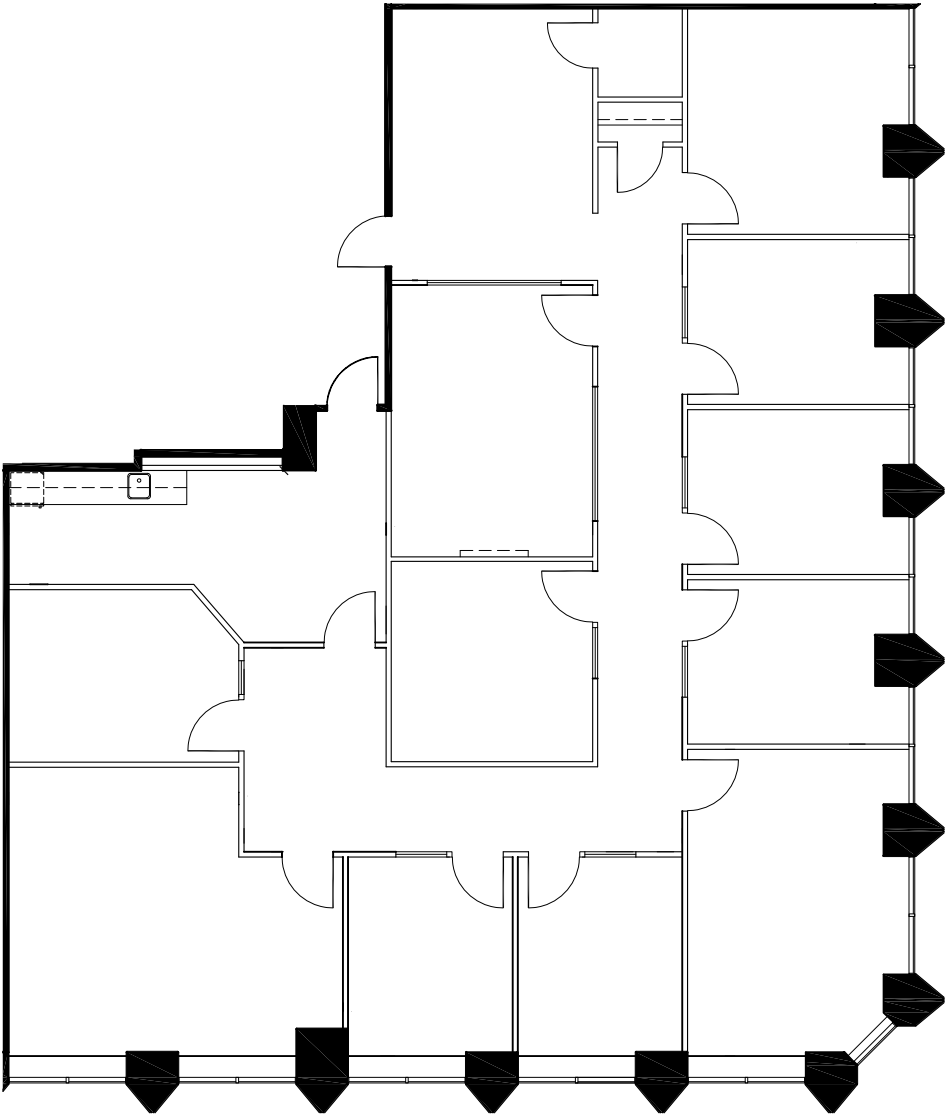

KEY PLAN

ROOM DIMENSIONS ARE APPROXIMATE

 DEMISING WALL

# SUITE 810

RENTABLE AREA = 3,220 SF

ABOVE INFORMATION ESTABLISHED ACCORDING TO BOMA / ANSI Z65.1 1996

May 05, 2015

© 2015 Space Database Inc. All Rights Reserved

18 King Street East  
Toronto, Ontario  
Suite 810