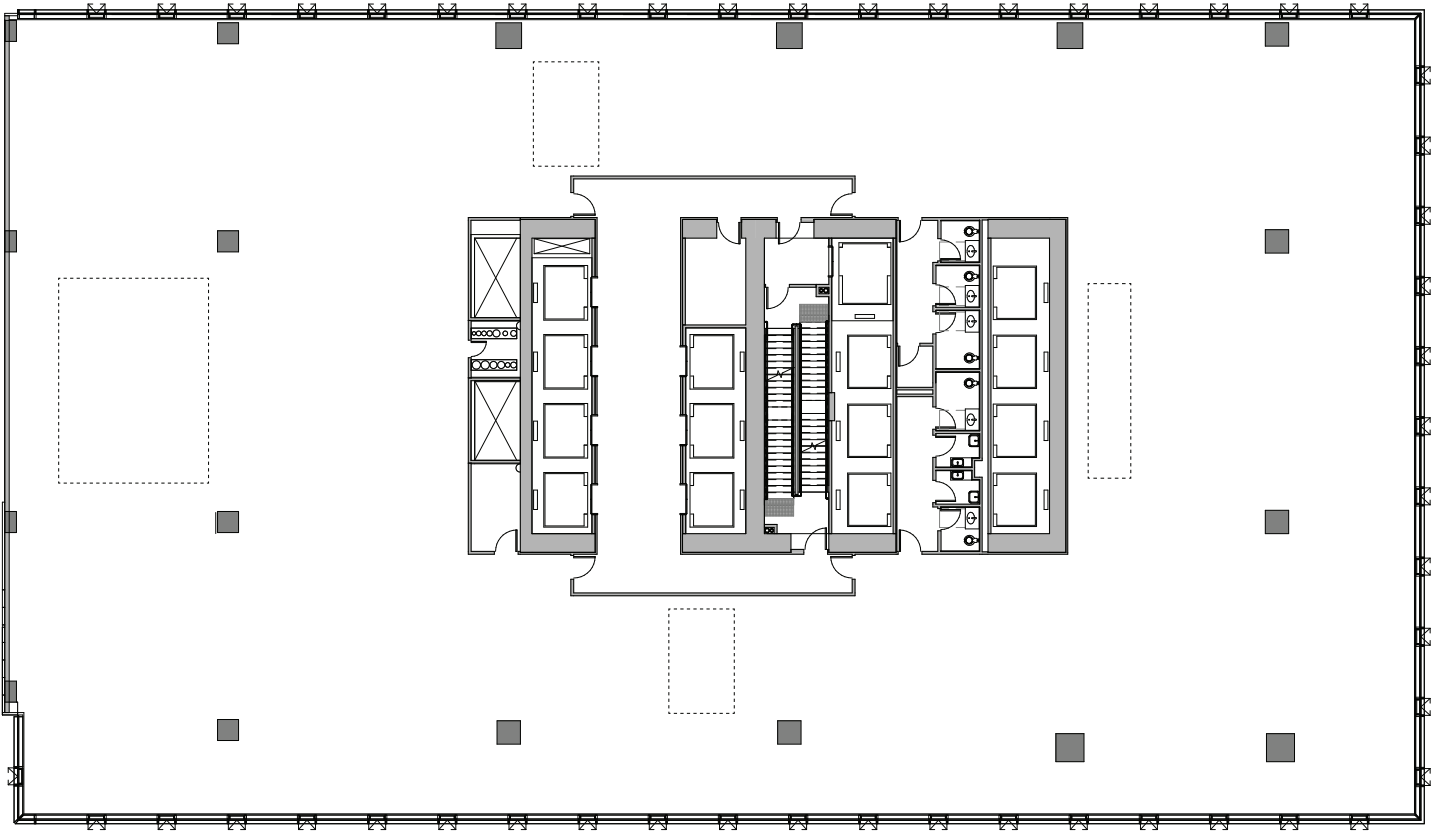

THE  
STACK

1133  
MELV  
ILLE

BOX 1 | LEVEL 6 PLAN  
21,976 SF

 Denotes possible floor openings