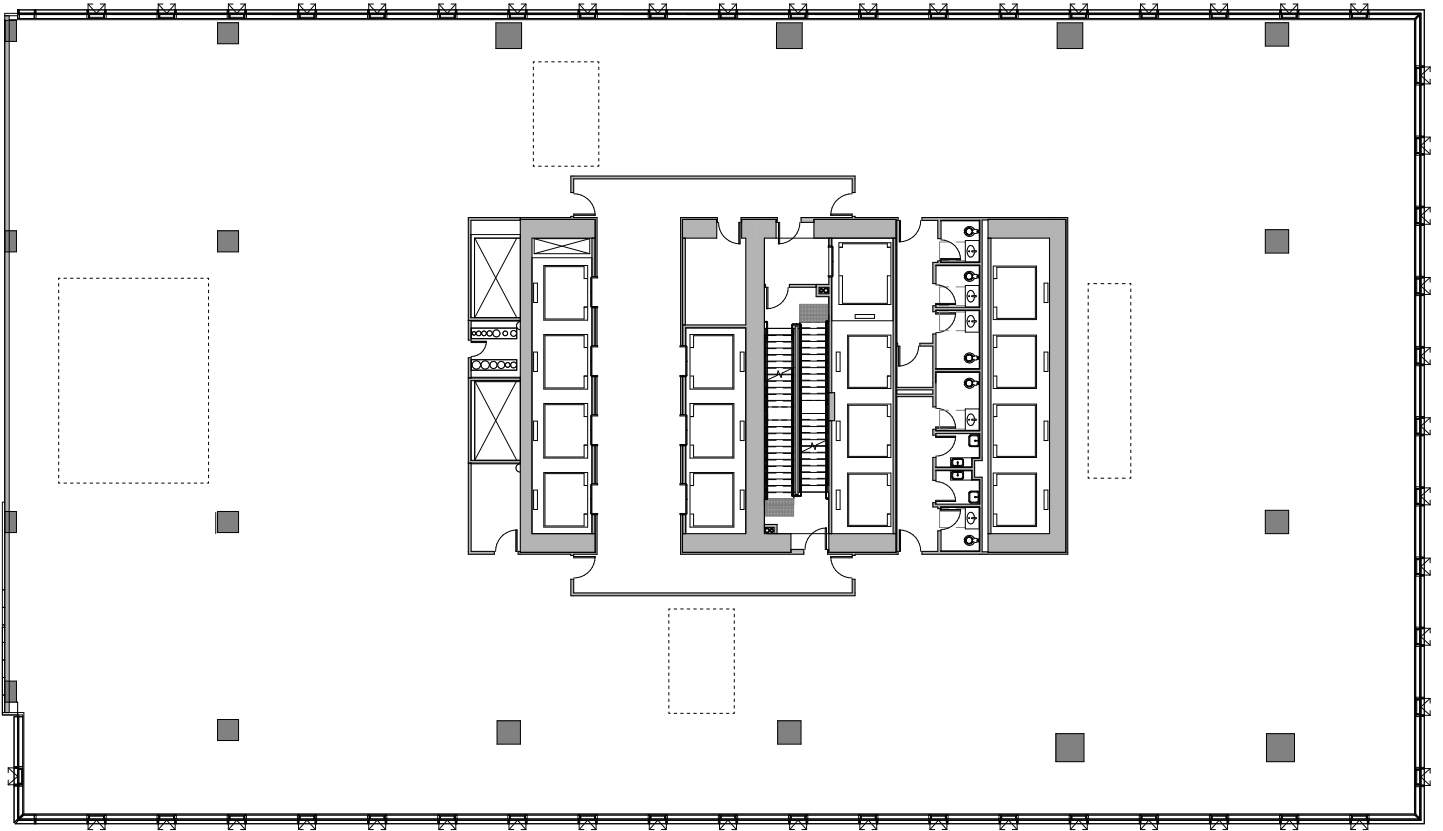

THE
STACK

1133
MELV
ILLE

BOX 1 | LEVEL 9 PLAN
21,976 SF

 Denotes possible floor openings