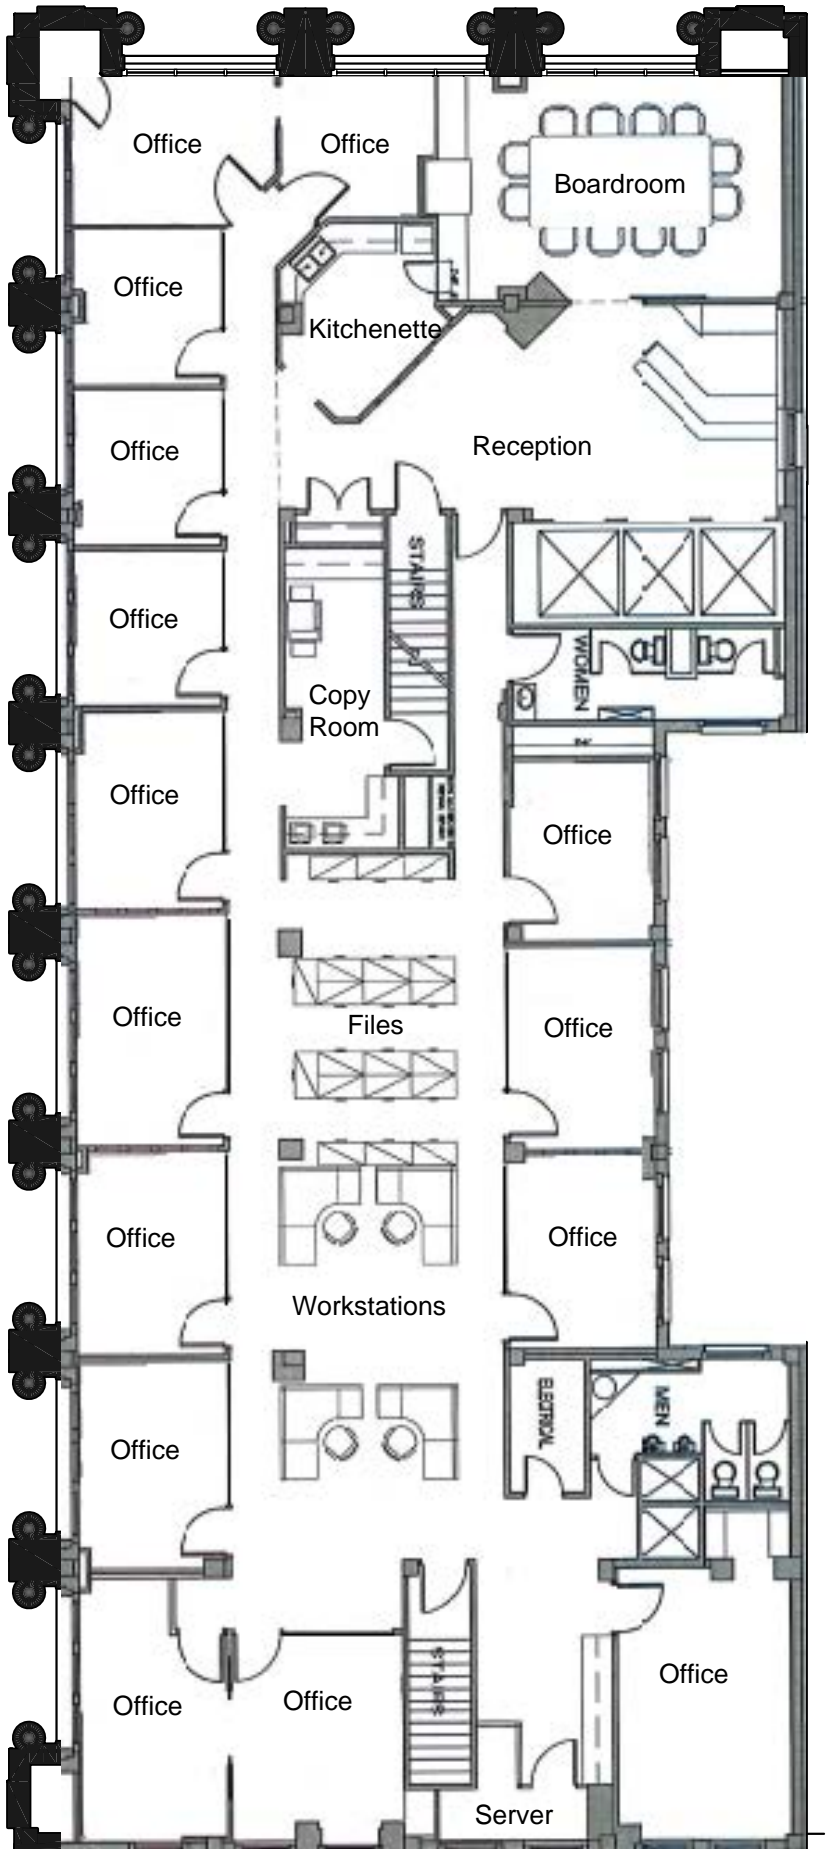

850 West Hastings Street
Vancouver, BC

10th Floor

Suite 1000
4,816 ft²

Key Plan

The information contained herein is believed to be correct but is not warranted for accuracy and should not be relied on as such.