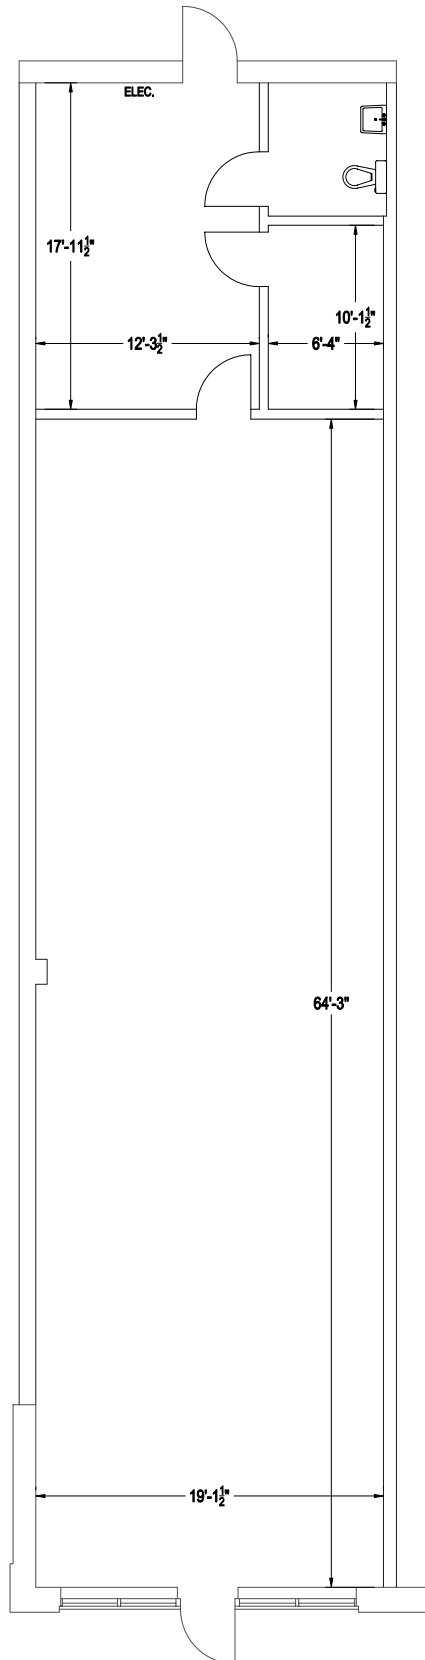

MEASURED PER BOMA  
2010 RETAIL STANDARD

11'0" CEILING HT.

TOTAL RENTABLE AREA: 1,706 SF

PREPARED FOR:

EB GAMES  
HALTON HILLS VILLAGE  
369 MOUNTAINVIEW ROAD SOUTH  
GEORGETOWN, ONTARIO

NORTH:

PREPARED BY:

DATE:

12 JANUARY 2020

FILE:

369-MOUNT.dwg

SCALE:

NTS