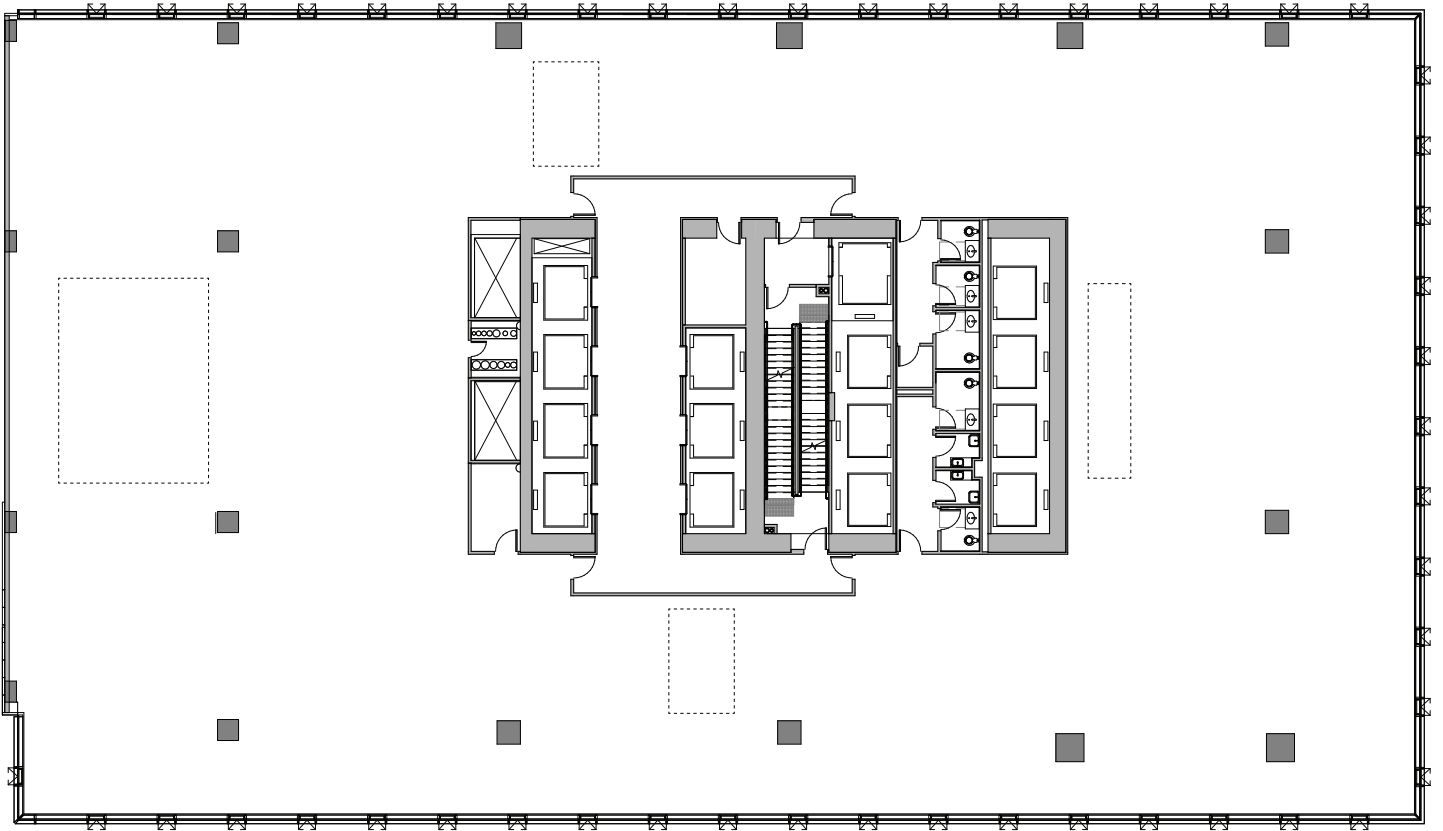

THE
STACK

1133
MELV
ILLE

BOX 1 | LEVEL 7 PLAN
20,606 SF

 Denotes possible floor openings